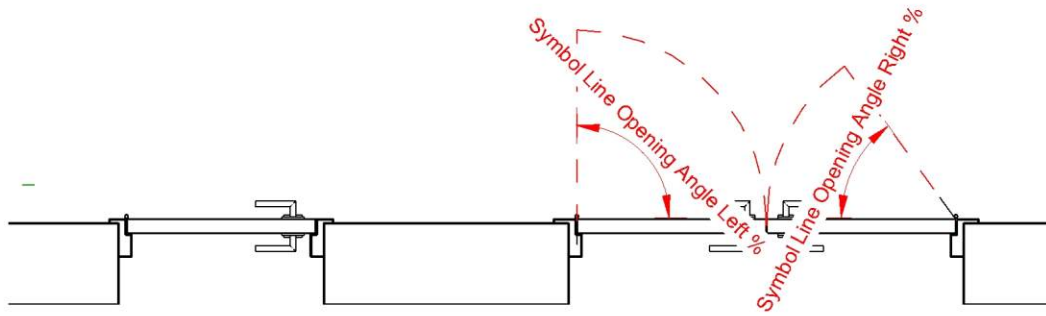

Frame Rabbet = 2
Door Flush
Groove Visibility

Wood Frame
Fold Interior = 1

Frame Rabbet = 2
Door Flush
Groove Visibility

- | | | | |
|---|--|--|--|
| Swing Panel Glazing Visibility <input type="checkbox"/> | Swing Panel Glazing Visibility <input checked="" type="checkbox"/> | Swing Panel Glazing Visibility <input type="checkbox"/> | Swing Panel Glazing Visibility <input checked="" type="checkbox"/> |
| Fix Panel Glazing Visibility <input type="checkbox"/> | Fix Panel Glazing Visibility <input type="checkbox"/> | Fix Panel Glazing Visibility <input checked="" type="checkbox"/> | Fix Panel Glazing Visibility <input checked="" type="checkbox"/> |

Swing Panel Horizontal Glazing Bar Count = 3 Fix Panel Horizontal Glazing Bar Count = 3
 Swing Panel Vertical Glazing Bar Count = 2 Fix Panel Vertical Glazing Bar Count = 1

Middle Rail Visibility

Note: Related with Glazing Offsets and Radius

Swing Panel Glazing Visibility

Swing Panel Glazing Visibility

Swing Panel Glazing Visibility

Fix Panel Glazing Visibility

Symbol Lines 2D

Symbol Lines 2D

Symbol Lines Hinge Side

Symbol Lines Hinge Side

Symbol Lines 3D

Symbol Lines 3D

Threshold Visibility Exterior = 3
 Threshold Visibility Interior = 0
 Threshold Visibility Middle

Threshold Visibility Exterior = 0
 Threshold Visibility Interior = 0
 Threshold Visibility Middle