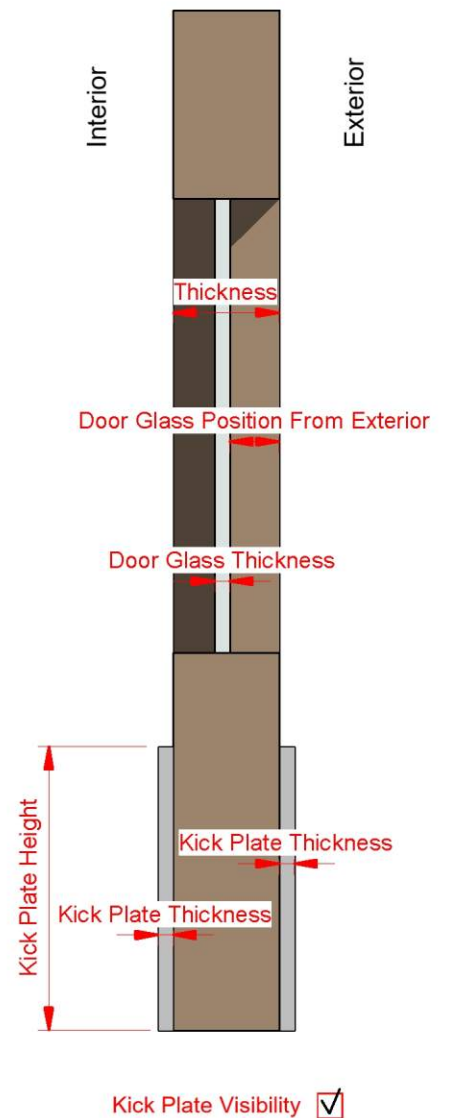

Frame Rabbet 1

Groove Visibility

Frame Rabbet 1

Groove Visibility

Frame Rabbet 2

Groove Visibility

Frame Rabbet 2

Groove Visibility

Frame Rabbet = 2
Door Flush
Groove Visibility

Wood Frame
Fold Interior = 1

Frame Rabbet = 2
Door Flush
Groove Visibility

- | | | | |
|---|--|--|--|
| Swing Panel Glazing Visibility <input type="checkbox"/> | Swing Panel Glazing Visibility <input checked="" type="checkbox"/> | Swing Panel Glazing Visibility <input type="checkbox"/> | Swing Panel Glazing Visibility <input checked="" type="checkbox"/> |
| Fix Panel Glazing Visibility <input type="checkbox"/> | Fix Panel Glazing Visibility <input type="checkbox"/> | Fix Panel Glazing Visibility <input checked="" type="checkbox"/> | Fix Panel Glazing Visibility <input checked="" type="checkbox"/> |