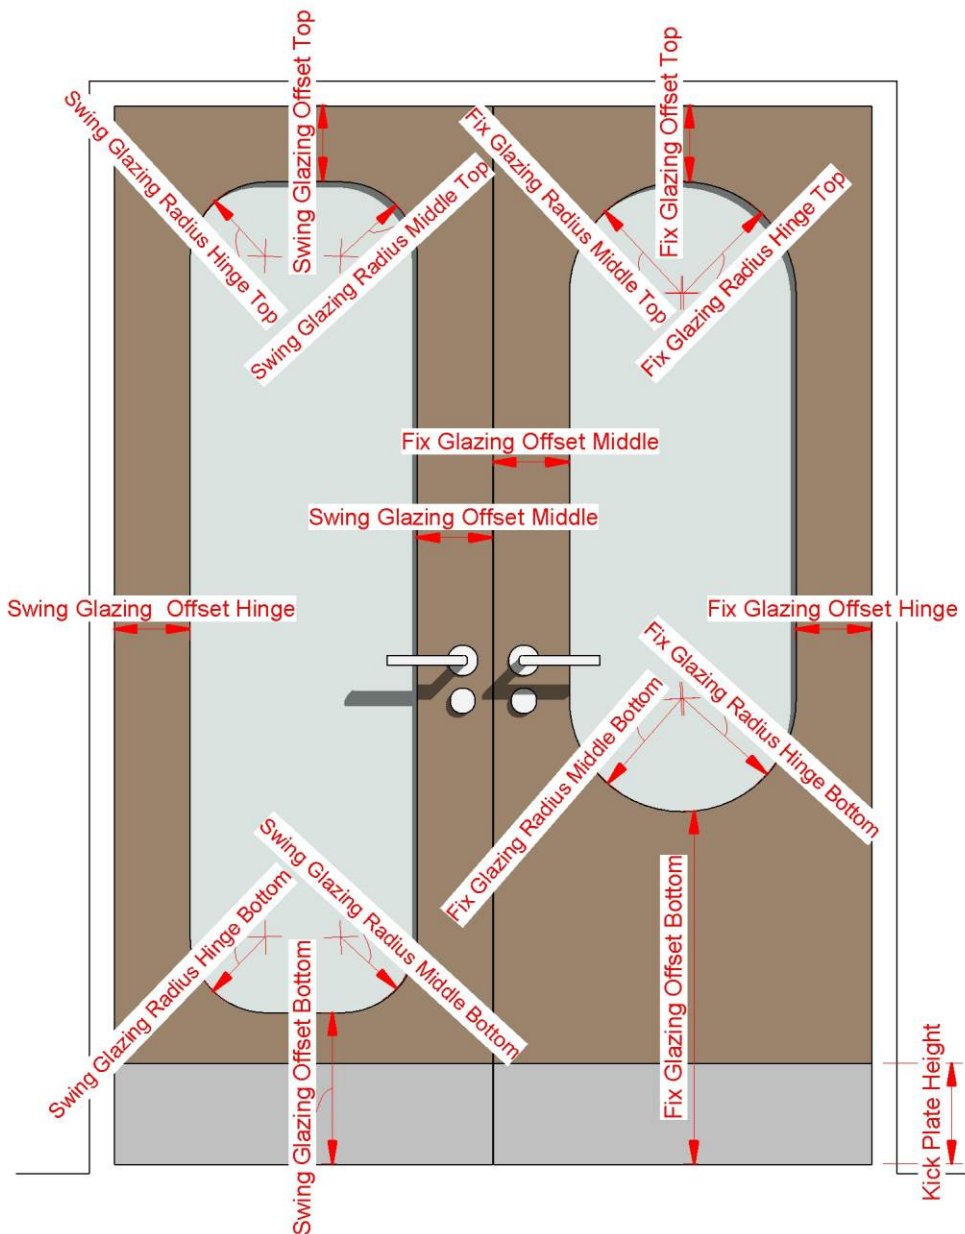

Frame Rabbet 1

Groove Visibility

Frame Rabbet 1

Groove Visibility

Frame Rabbet 2

Groove Visibility

Frame Rabbet 2

Groove Visibility

Frame Rabbet = 2
Door Flush
Groove Visibility

Wood Frame
Fold Interior = 1

Frame Rabbet = 2
Door Flush
Groove Visibility

- | | | | |
|---|--|--|--|
| Swing Panel Glazing Visibility <input type="checkbox"/> | Swing Panel Glazing Visibility <input checked="" type="checkbox"/> | Swing Panel Glazing Visibility <input type="checkbox"/> | Swing Panel Glazing Visibility <input checked="" type="checkbox"/> |
| Fix Panel Glazing Visibility <input type="checkbox"/> | Fix Panel Glazing Visibility <input type="checkbox"/> | Fix Panel Glazing Visibility <input checked="" type="checkbox"/> | Fix Panel Glazing Visibility <input checked="" type="checkbox"/> |

Swing Panel Horizontal Glazing Bar Count = 4 Swing Panel Horizontal Glazing Bar Count = 2 Swing Panel Horizontal Glazing Bar Count = 3
 Swing Panel Vertical Glazing Bar Count = 0 Swing Panel Vertical Glazing Bar Count = 1 Swing Panel Vertical Glazing Bar Count = 1
 Fix Panel Horizontal Glazing Bar Count = 0
 Fix Panel Vertical Glazing Bar Count = 1

Swing Panel Glazing Visibility

Swing Panel Glazing Visibility

Swing Panel Glazing Visibility

Fix Panel Glazing Visibility

Symbol Lines 2D

Symbol Lines 2D

Symbol Lines Hinge Side

Symbol Lines Hinge Side