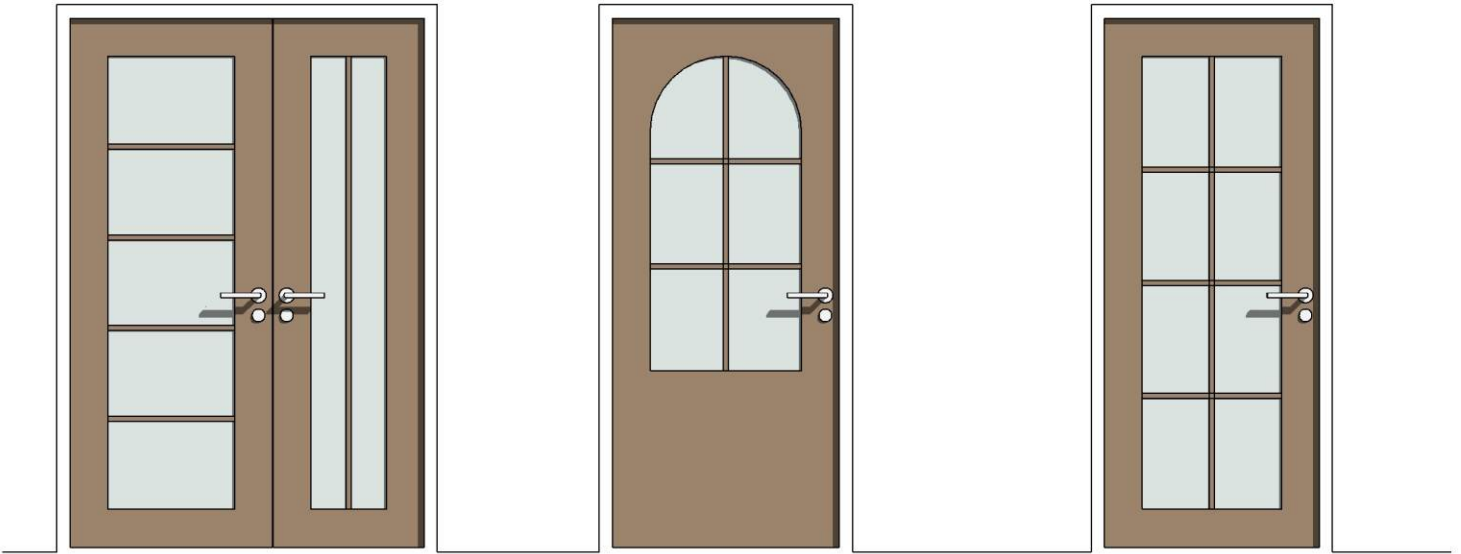

Frame Rabbet = 2
Door Flush
Groove Visibility

Wood Frame
Fold Interior = 1

Frame Rabbet = 2
Door Flush
Groove Visibility

- | | | | |
|---|--|--|--|
| Swing Panel Glazing Visibility <input type="checkbox"/> | Swing Panel Glazing Visibility <input checked="" type="checkbox"/> | Swing Panel Glazing Visibility <input type="checkbox"/> | Swing Panel Glazing Visibility <input checked="" type="checkbox"/> |
| Fix Panel Glazing Visibility <input type="checkbox"/> | Fix Panel Glazing Visibility <input type="checkbox"/> | Fix Panel Glazing Visibility <input checked="" type="checkbox"/> | Fix Panel Glazing Visibility <input checked="" type="checkbox"/> |