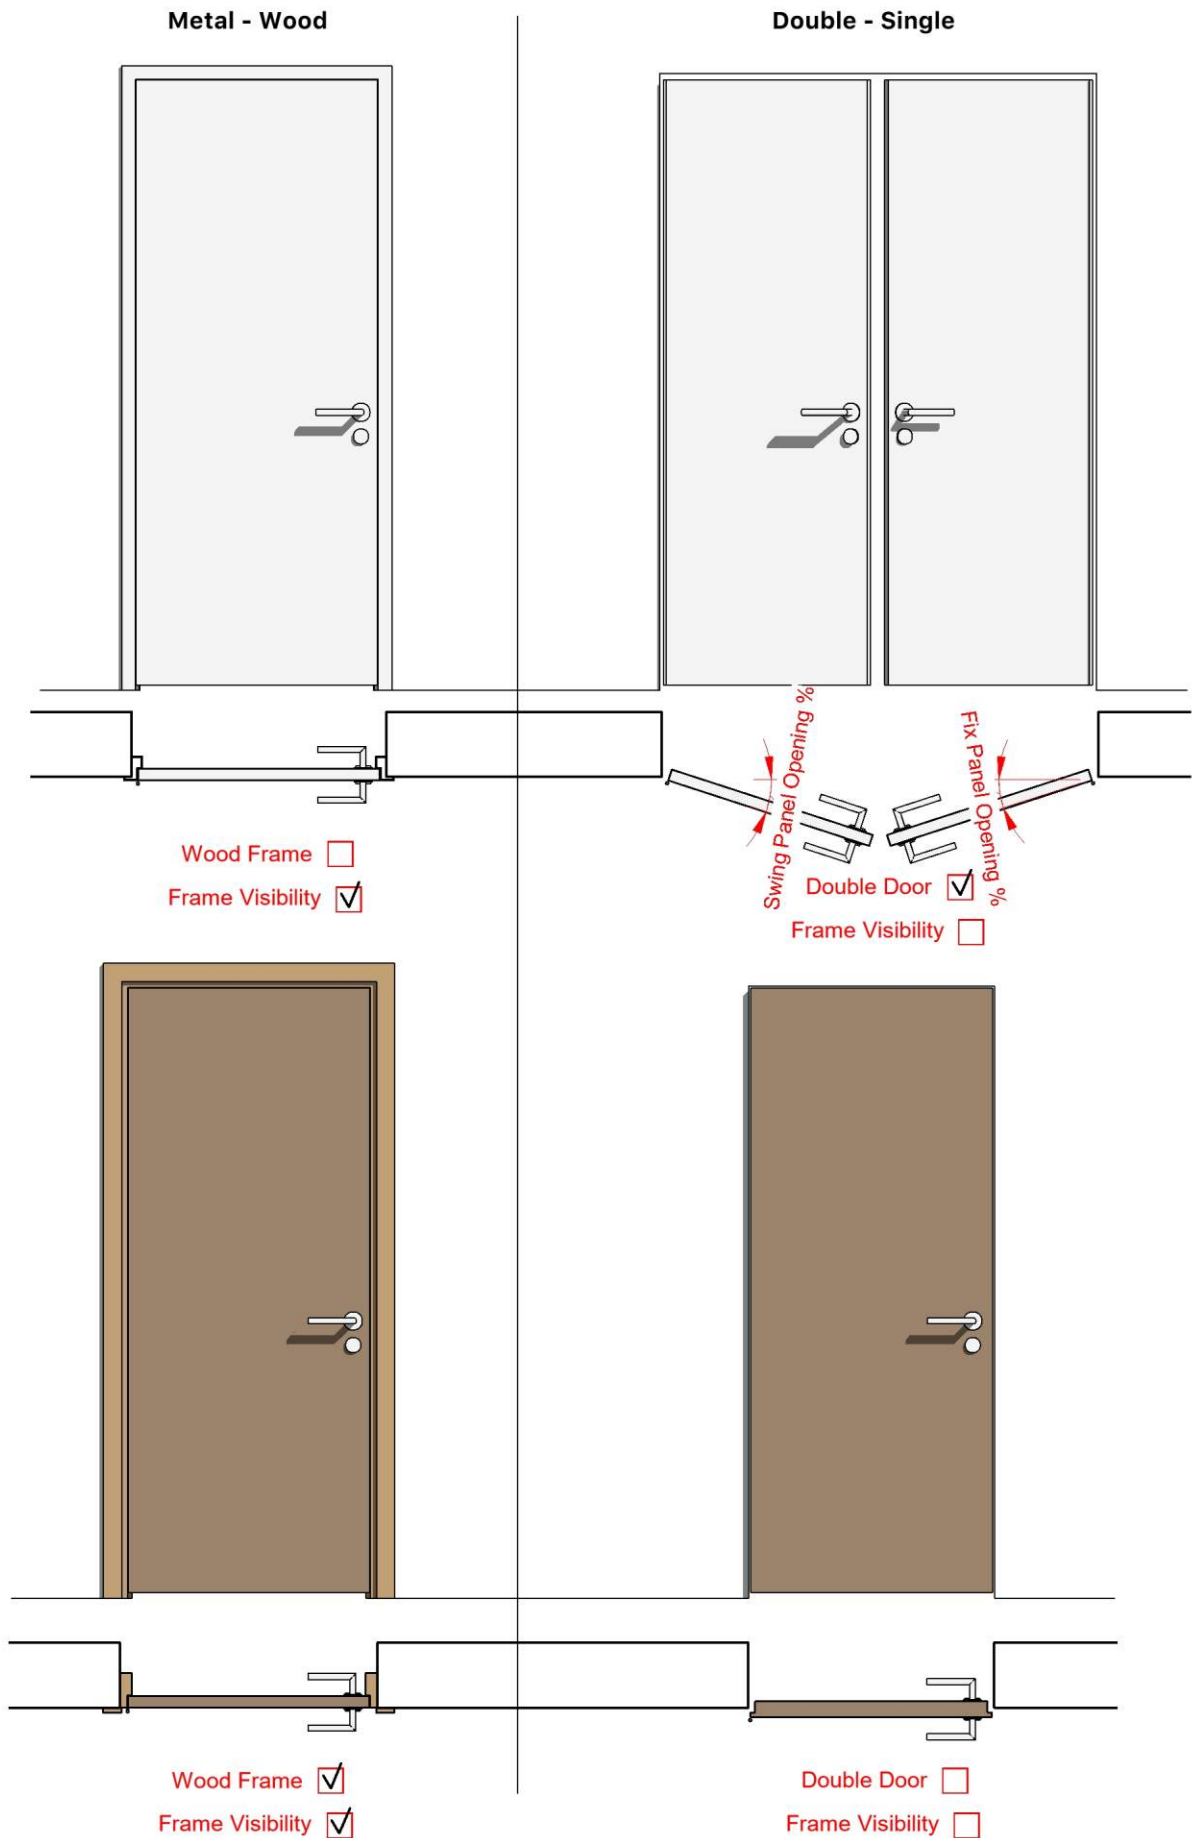

№	Parameters	Page	Type
Dimensions			
81	Frame Wood Middle Width	5	Length - Type
82	Glazing Bar Depth	7	Length - Type
83	Glazing Bar Width	7	Length - Type
84	Hinge Offset X Position	5	Length - Type
85	Hinge Offset Y Position	5	Length - Type
86	Hinge Radius	5	Length - Type
87	Kick Plate Height	6	Length - Type
88	Kick Plate Thickness	6	Length - Type
89	Middle Rail Offset Bottom	8	Length - Type
90	Middle Rail Offset Hinge Side	8	Length - Type
91	Middle Rail Offset Middle Side	8	Length - Type
92	Middle Rail Offset Top	8	Length - Type
93	Render Wrap Exterior Offset	2	Length - Type
94	Render Wrap Interior Offset	2	Length - Type
95	Rough Distance Bottom	2,3	Length - Type
96	Rough Distance Left	2,5	Length - Type
97	Rough Distance Right	2,5	Length - Type
98	Rough Distance Top	2	Length - Type
99	Space	5	Length - Type
100	Space 2	5	Length - Type
101	Swing Glazing Offset Bottom	6	Length - Type
102	Swing Glazing Offset Hinge	6	Length - Type
103	Swing Glazing Offset Middle	6	Length - Type
104	Swing Glazing Offset Top	6	Length - Type
105	Swing Glazing Radius Hinge Bottom	6	Length - Type
106	Swing Glazing Radius Hinge Top	6	Length - Type
107	Swing Glazing Radius Middle Bottom	6	Length - Type
108	Swing Glazing Radius Middle Top	6	Length - Type
109	Thickness	7,8	Length - Type
110	Threshold Offset Height Position	11	Length - Type
111	Threshold Depth Exterior	11	Length - Type
112	Threshold Depth Interior	11	Length - Type
113	Threshold Height Exterior	11	Length - Type
114	Threshold Height Front	11	Length - Instance
115	Threshold Height Interior	11	Length - Instance
116	Threshold Middle Depth	11	Length - Type
117	Threshold Middle Height	11	Length - Type
118	Threshold Middle Height Position	11	Length - Type
119	Threshold Offset From Interior Wall	11	Length - Type
120	Threshold Offset Left	11	Length - Type
121	Threshold Offset Right	11	Length - Type
122	Undercut Height	3	Length - Type
123	Void Exterior Offset	4	Length - Type
124	Void Interior Offset	4	Length - Type