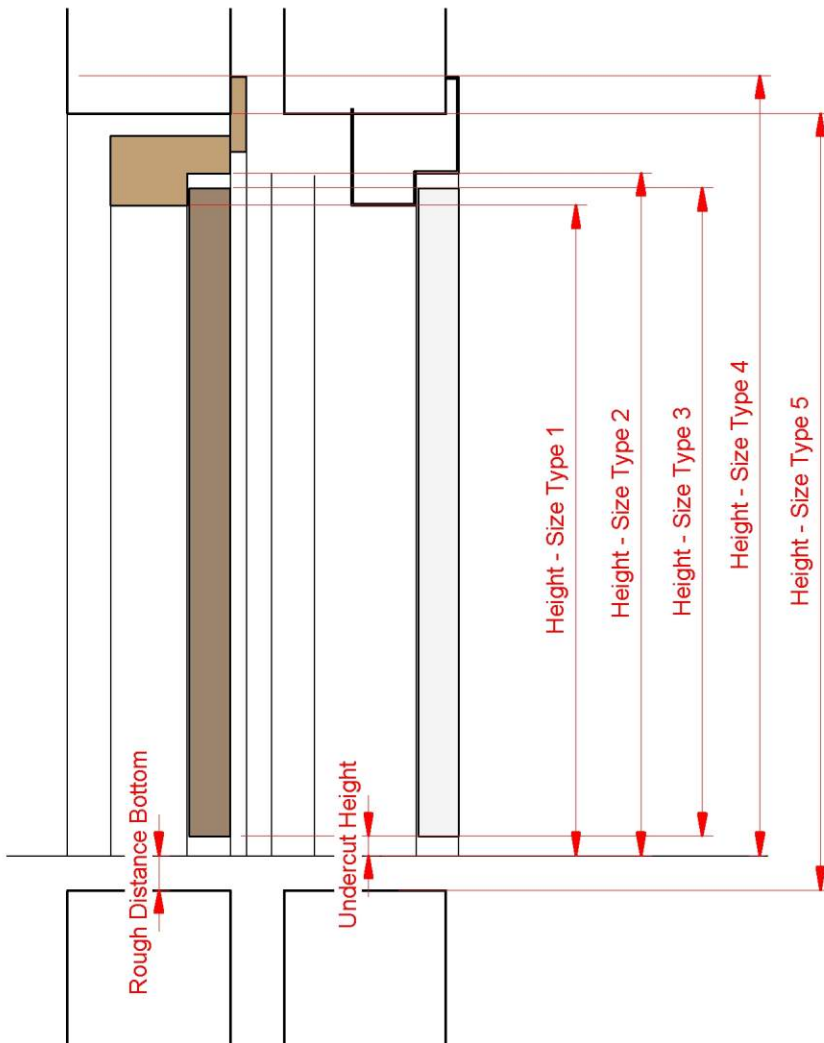

- Size Type 1 Clear Passage Width/Height
- Size Type 2 Reveal Width/Height
- Size Type 3 Leaf Width/Height
- Size Type 4 Overall Width/Height
- Size Type 5 Rough (structural) Opening Width/Height