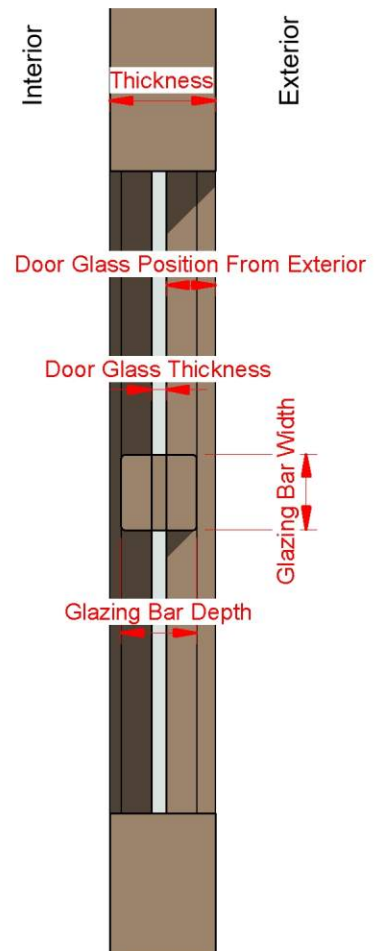

Swing Panel Horizontal Glazing Bar Count = 3   Fix Panel Horizontal Glazing Bar Count = 3
Swing Panel Vertical Glazing Bar Count = 2   Fix Panel Vertical Glazing Bar Count = 1