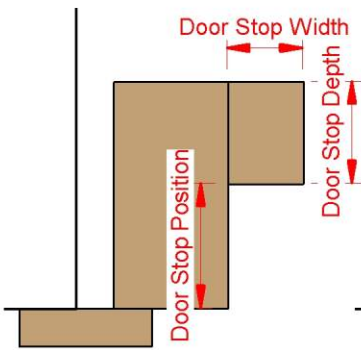

Frame Rabbet 1

Groove Visibility

Frame Rabbet 1

Groove Visibility

Frame Rabbet 2

Groove Visibility

Frame Rabbet 2

Groove Visibility

Fold Interior 0

Fold Interior 1

Frame Metal Fold Depth Interior

Fold Interior 2

Frame Shadow Gap Width

Frame Shadow Gap Depth

Door Stop Visibility

Fold Interior 0

Fold Interior 1

Frame Depth Position Interior

Fold Interior 1

Frame Wood Depth Interior & Exterior

Frame Wood Sides Offset Interior

Door Flush

Door Flush

Wood Frame
Fold Interior = 1

Frame Rabbet = 2
Door Flush
Groove Visibility

Wood Frame
Fold Interior = 1

Frame Rabbet = 2
Door Flush
Groove Visibility

- | | | | |
|---|--|--|--|
| Swing Panel Glazing Visibility <input type="checkbox"/> | Swing Panel Glazing Visibility <input checked="" type="checkbox"/> | Swing Panel Glazing Visibility <input type="checkbox"/> | Swing Panel Glazing Visibility <input checked="" type="checkbox"/> |
| Fix Panel Glazing Visibility <input type="checkbox"/> | Fix Panel Glazing Visibility <input type="checkbox"/> | Fix Panel Glazing Visibility <input checked="" type="checkbox"/> | Fix Panel Glazing Visibility <input checked="" type="checkbox"/> |