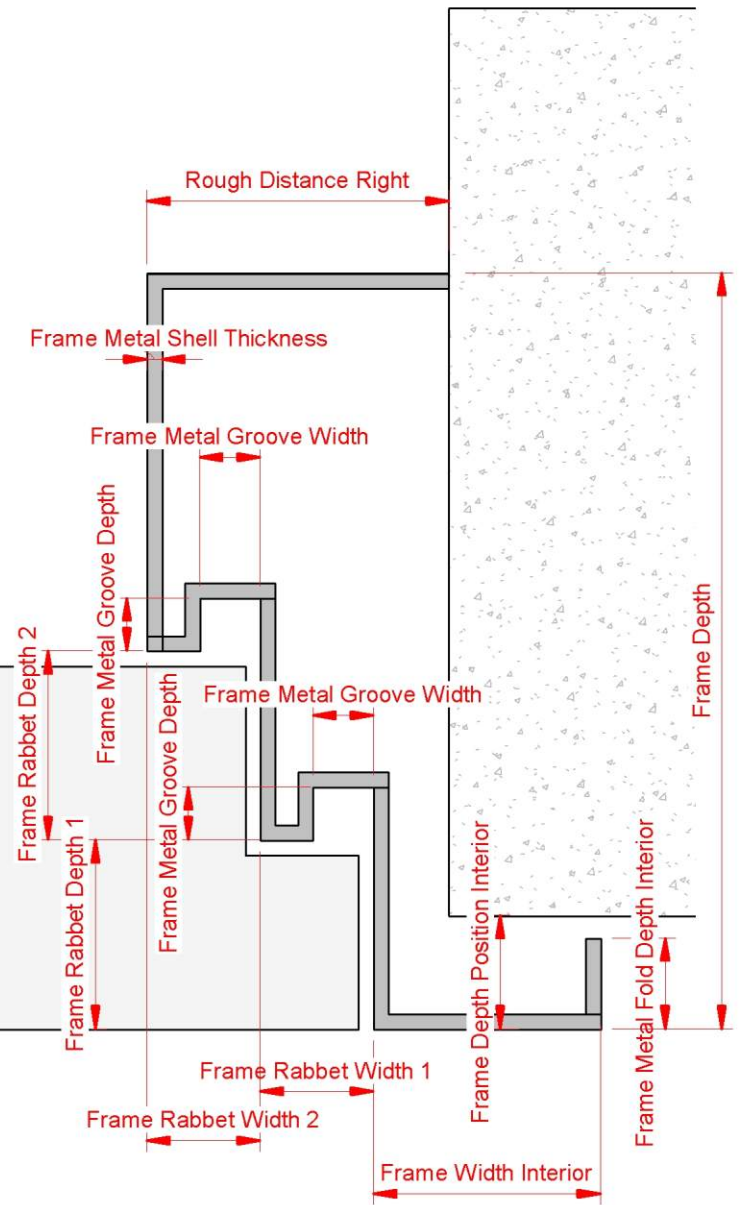

Frame Rabbet 1

Groove Visibility

Frame Rabbet 1

Groove Visibility

Frame Rabbet 2

Groove Visibility

Frame Rabbet 2

Groove Visibility

Fold Interior 1

Frame Depth Position Interior

Fold Interior 1

Frame Wood Depth Interior & Exterior

Frame Wood Sides Offset Interior

Door Flush

Door Flush

Wood Frame
Fold Interior = 1

Frame Rabbet = 2
Door Flush
Groove Visibility

Wood Frame
Fold Interior = 1

Frame Rabbet = 2
Door Flush
Groove Visibility

- | | | | |
|---|--|--|--|
| Swing Panel Glazing Visibility <input type="checkbox"/> | Swing Panel Glazing Visibility <input checked="" type="checkbox"/> | Swing Panel Glazing Visibility <input type="checkbox"/> | Swing Panel Glazing Visibility <input checked="" type="checkbox"/> |
| Fix Panel Glazing Visibility <input type="checkbox"/> | Fix Panel Glazing Visibility <input type="checkbox"/> | Fix Panel Glazing Visibility <input checked="" type="checkbox"/> | Fix Panel Glazing Visibility <input checked="" type="checkbox"/> |

Symbol Lines 3D

Symbol Lines 3D

Threshold Visibility Exterior = 3
 Threshold Visibility Interior = 0
 Threshold Visibility Middle

Threshold Visibility Exterior = 0
 Threshold Visibility Interior = 0
 Threshold Visibility Middle