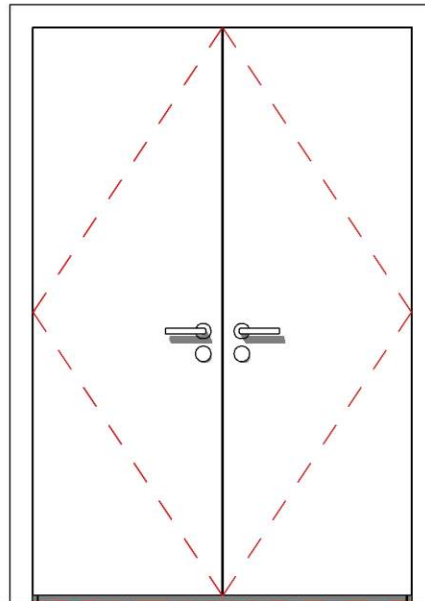

Frame Rabbet = 2
Door Flush
Groove Visibility

Wood Frame
Fold Interior = 1

Frame Rabbet = 2
Door Flush
Groove Visibility

- | | | | |
|---|--|--|--|
| Swing Panel Glazing Visibility <input type="checkbox"/> | Swing Panel Glazing Visibility <input checked="" type="checkbox"/> | Swing Panel Glazing Visibility <input type="checkbox"/> | Swing Panel Glazing Visibility <input checked="" type="checkbox"/> |
| Fix Panel Glazing Visibility <input type="checkbox"/> | Fix Panel Glazing Visibility <input type="checkbox"/> | Fix Panel Glazing Visibility <input checked="" type="checkbox"/> | Fix Panel Glazing Visibility <input checked="" type="checkbox"/> |

Swing Panel Horizontal Glazing Bar Count = 3 Fix Panel Horizontal Glazing Bar Count = 3
 Swing Panel Vertical Glazing Bar Count = 2 Fix Panel Vertical Glazing Bar Count = 1

Middle Rail Visibility

Note: Related with Glazing Offsets and Radius

Swing Panel Glazing Visibility

Swing Panel Glazing Visibility

Swing Panel Glazing Visibility

Fix Panel Glazing Visibility

Symbol Lines 2D

Symbol Lines 2D

Symbol Lines Hinge Side

Symbol Lines Hinge Side

Symbol Lines 3D

Symbol Lines 3D

Threshold Visibility Exterior = 3
 Threshold Visibility Interior = 0
 Threshold Visibility Middle

Threshold Visibility Exterior = 0
 Threshold Visibility Interior = 0
 Threshold Visibility Middle