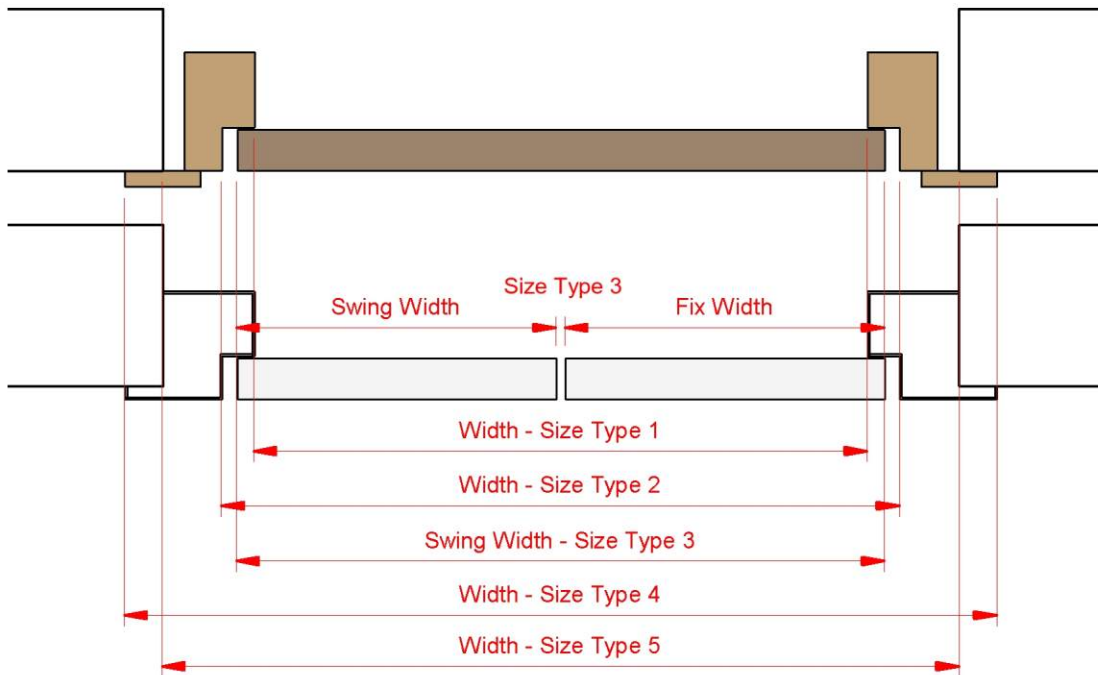

- Size Type 1 Clear Passage Width/Height
- Size Type 2 Reveal Width/Height
- Size Type 3 Leaf Width/Height
- Size Type 4 Overall Width/Height
- Size Type 5 Rough (structural) Opening Width/Height