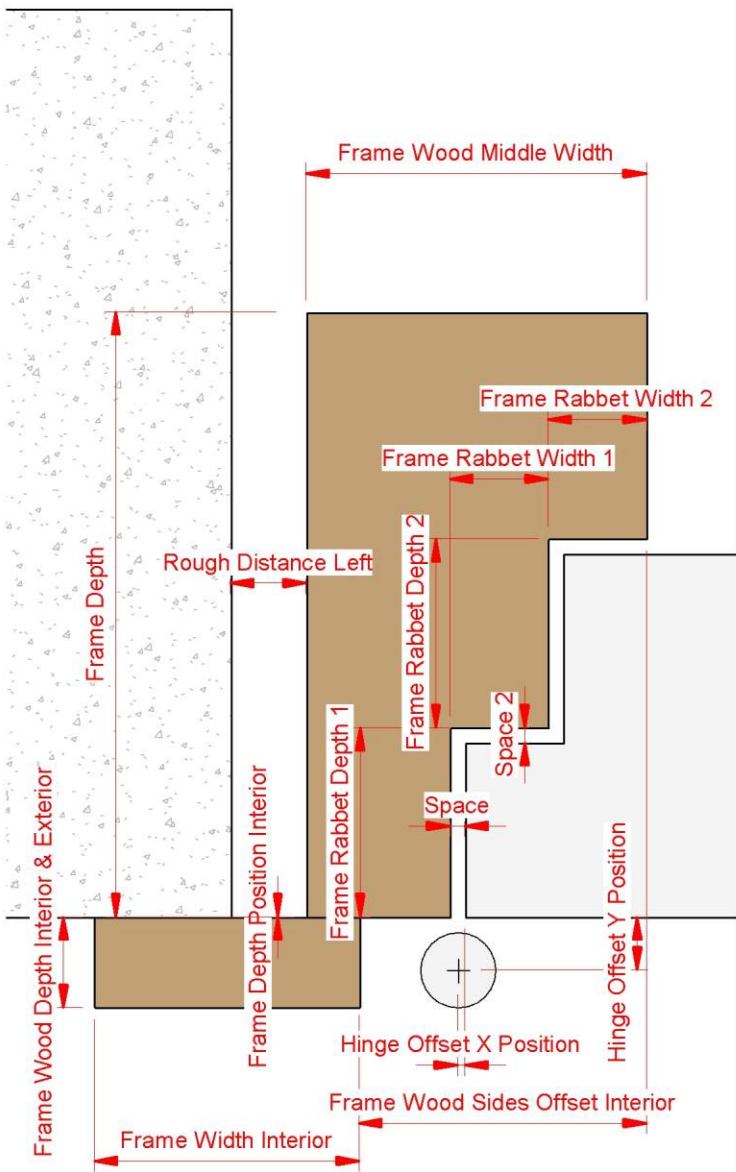

Frame Rabbet 1

Groove Visibility

Frame Rabbet 1

Groove Visibility

Frame Rabbet 2

Groove Visibility

Frame Rabbet 2

Groove Visibility

Fold Interior 0

Fold Interior 1

Frame Metal Fold Depth Interior

Fold Interior 2

Frame Shadow Gap Width

Frame Shadow Gap Depth

Door Stop Visibility

Fold Interior 0

Fold Interior 1

Frame Depth Position Interior

Fold Interior 1

Frame Wood Depth Interior & Exterior

Frame Wood Sides Offset Interior

Door Flush

Door Flush

Wood Frame
Fold Interior = 1

Frame Rabbet = 2
Door Flush
Groove Visibility

Wood Frame
Fold Interior = 1

Frame Rabbet = 2
Door Flush
Groove Visibility

- | | | | |
|---|--|--|--|
| Swing Panel Glazing Visibility <input type="checkbox"/> | Swing Panel Glazing Visibility <input checked="" type="checkbox"/> | Swing Panel Glazing Visibility <input type="checkbox"/> | Swing Panel Glazing Visibility <input checked="" type="checkbox"/> |
| Fix Panel Glazing Visibility <input type="checkbox"/> | Fix Panel Glazing Visibility <input type="checkbox"/> | Fix Panel Glazing Visibility <input checked="" type="checkbox"/> | Fix Panel Glazing Visibility <input checked="" type="checkbox"/> |