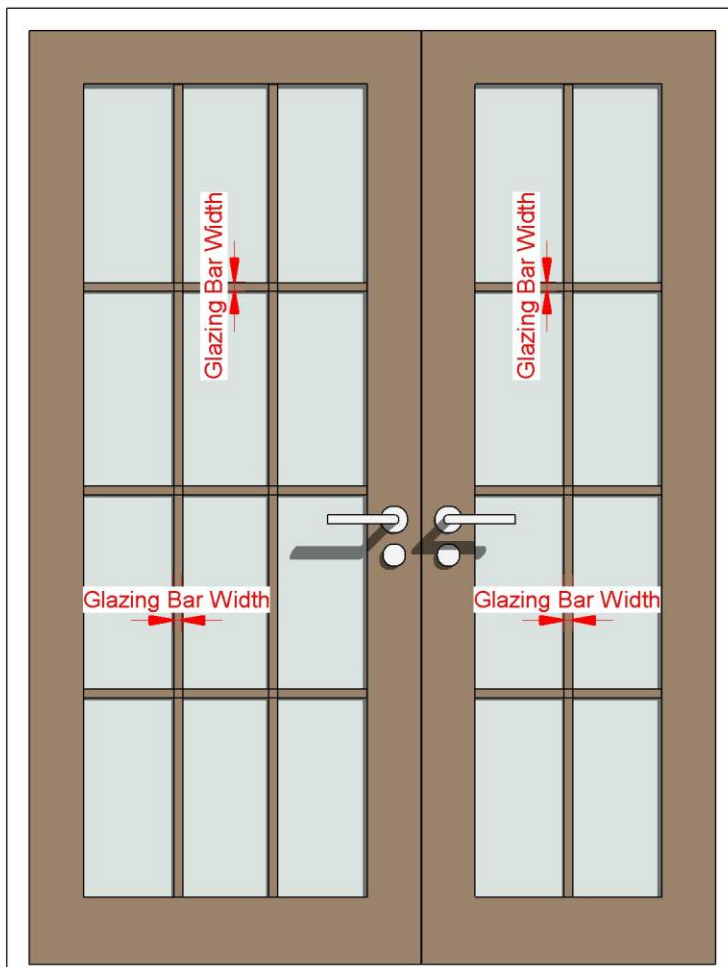

Frame Rabbet 1

Groove Visibility

Frame Rabbet 1

Groove Visibility

Frame Rabbet 2

Groove Visibility

Frame Rabbet 2

Groove Visibility

Frame Rabbet = 2
Door Flush
Groove Visibility

Wood Frame
Fold Interior = 1

Frame Rabbet = 2
Door Flush
Groove Visibility

- | | | | |
|---|--|--|--|
| Swing Panel Glazing Visibility <input type="checkbox"/> | Swing Panel Glazing Visibility <input checked="" type="checkbox"/> | Swing Panel Glazing Visibility <input type="checkbox"/> | Swing Panel Glazing Visibility <input checked="" type="checkbox"/> |
| Fix Panel Glazing Visibility <input type="checkbox"/> | Fix Panel Glazing Visibility <input type="checkbox"/> | Fix Panel Glazing Visibility <input checked="" type="checkbox"/> | Fix Panel Glazing Visibility <input checked="" type="checkbox"/> |

Swing Panel Horizontal Glazing Bar Count = 4 Swing Panel Horizontal Glazing Bar Count = 2 Swing Panel Horizontal Glazing Bar Count = 3
 Swing Panel Vertical Glazing Bar Count = 0 Swing Panel Vertical Glazing Bar Count = 1 Swing Panel Vertical Glazing Bar Count = 1
 Fix Panel Horizontal Glazing Bar Count = 0
 Fix Panel Vertical Glazing Bar Count = 1