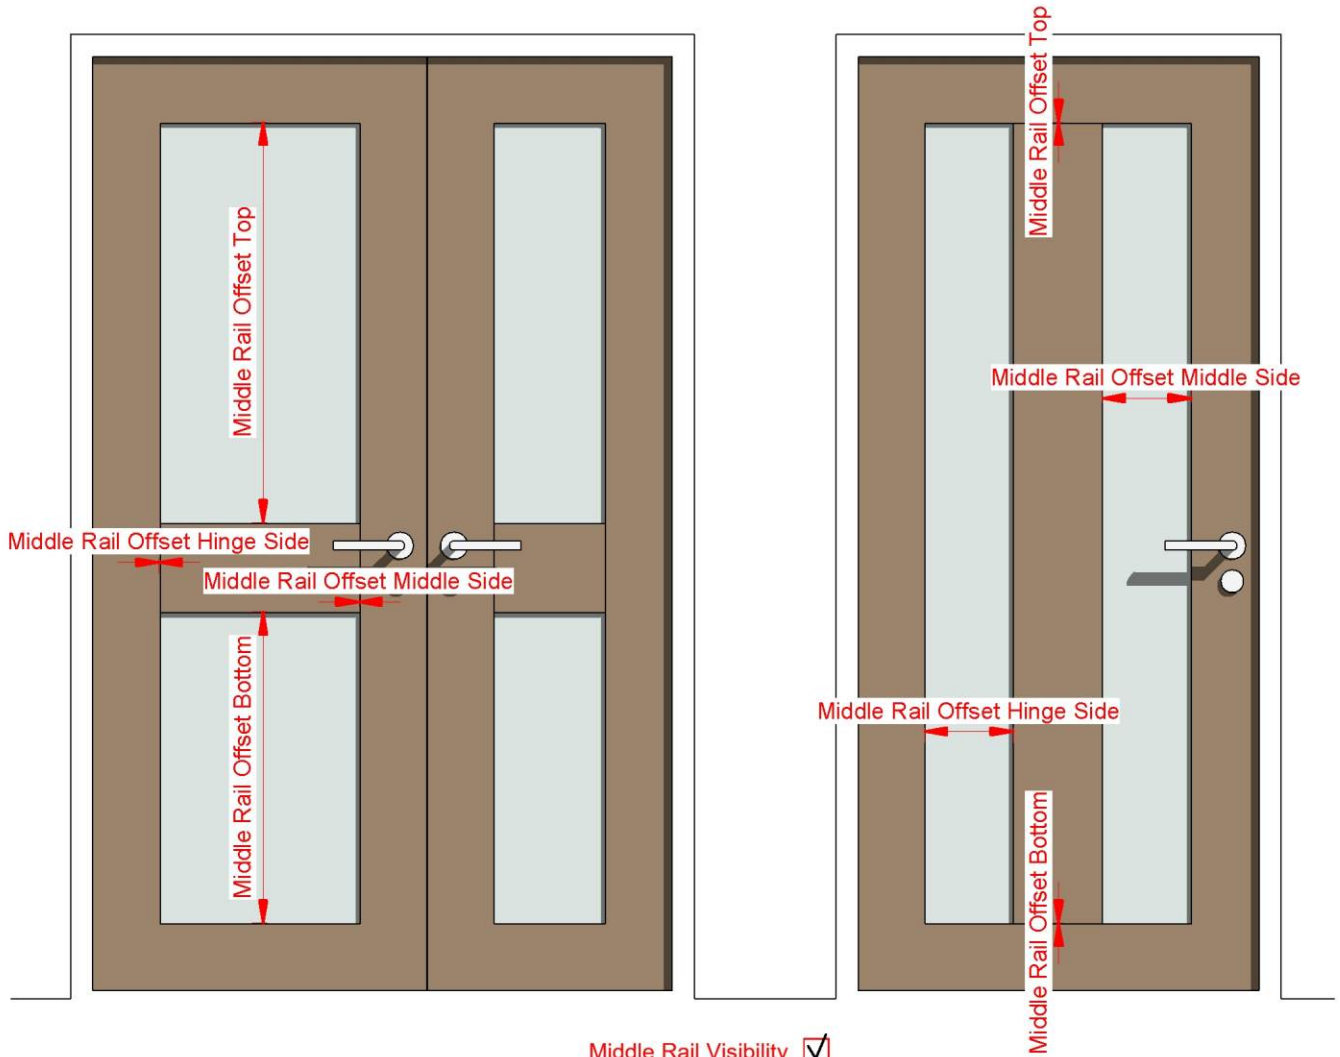

Middle Rail Visibility ☒

Note: Related with Glazing Offsets and Radius