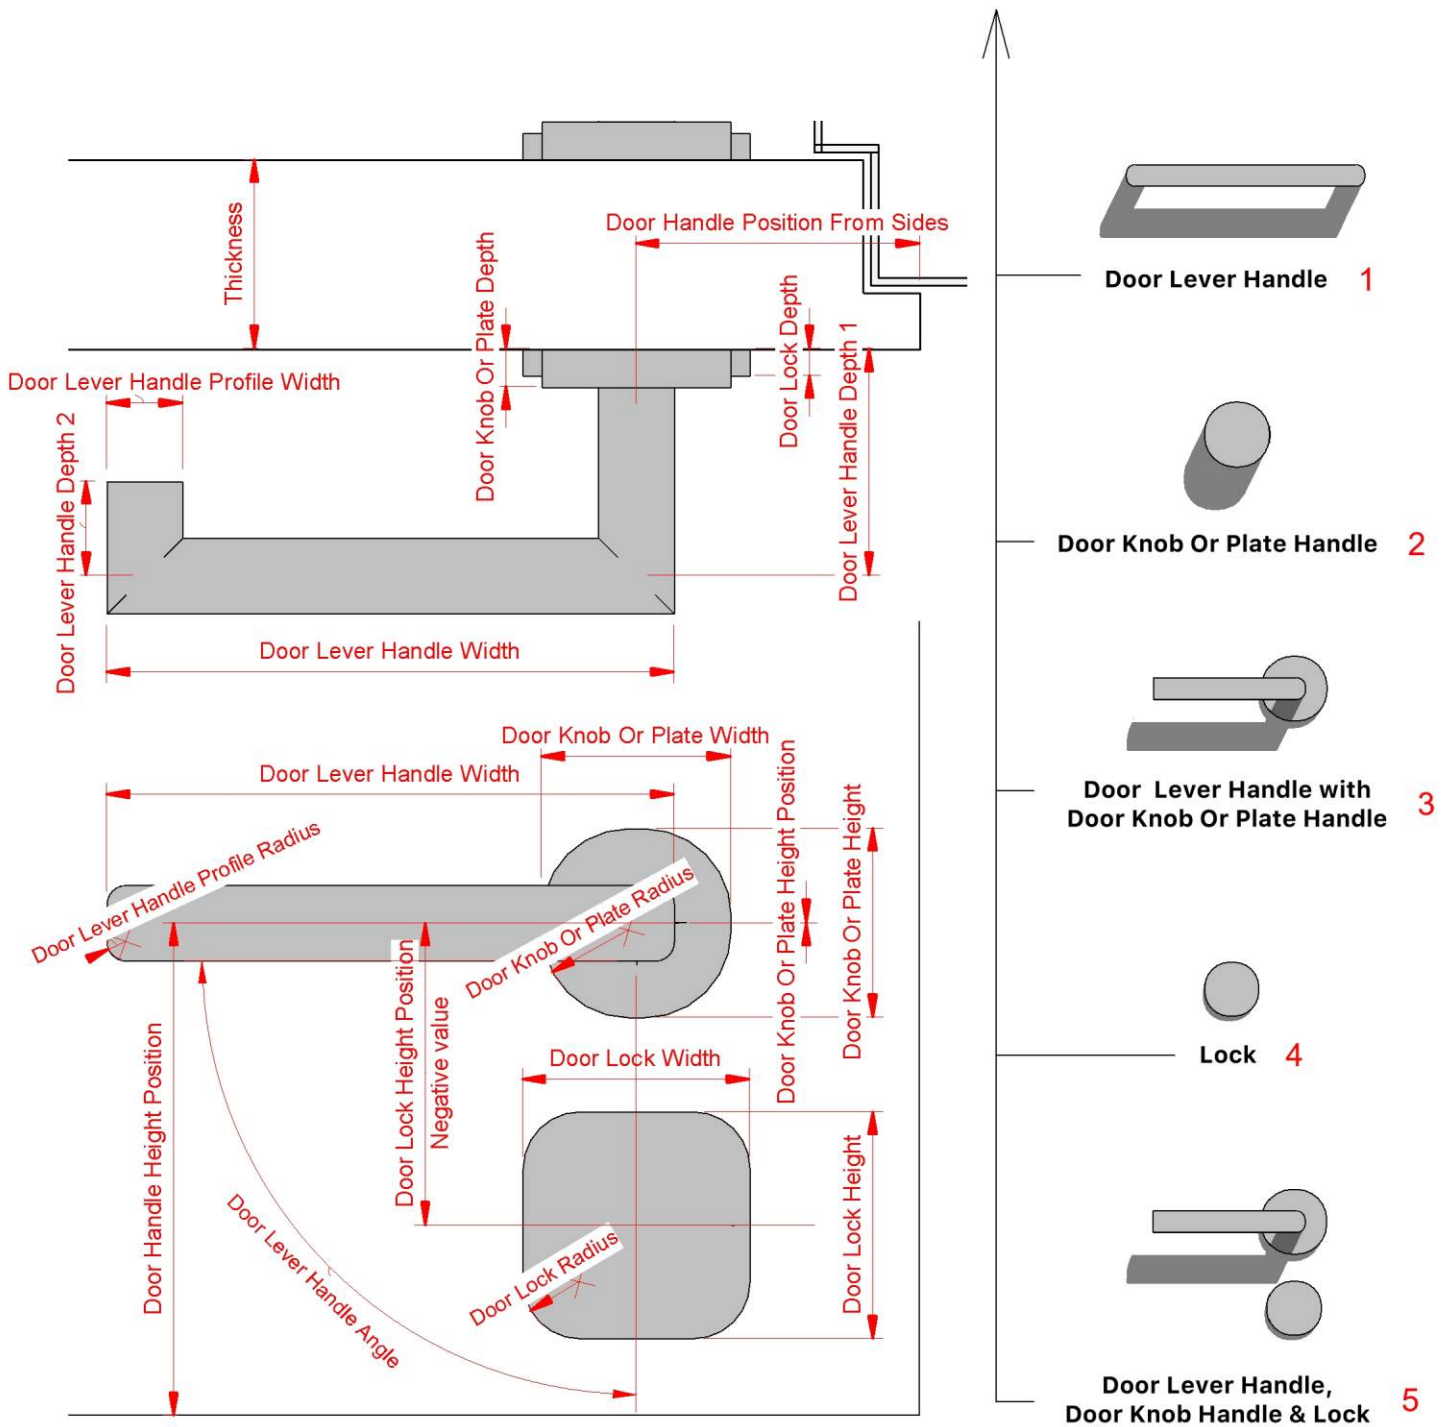

Frame Rabbet = 2
Door Flush
Groove Visibility

Wood Frame
Fold Interior = 1

Frame Rabbet = 2
Door Flush
Groove Visibility

- | | | | |
|---|--|--|--|
| Swing Panel Glazing Visibility <input type="checkbox"/> | Swing Panel Glazing Visibility <input checked="" type="checkbox"/> | Swing Panel Glazing Visibility <input type="checkbox"/> | Swing Panel Glazing Visibility <input checked="" type="checkbox"/> |
| Fix Panel Glazing Visibility <input type="checkbox"/> | Fix Panel Glazing Visibility <input type="checkbox"/> | Fix Panel Glazing Visibility <input checked="" type="checkbox"/> | Fix Panel Glazing Visibility <input checked="" type="checkbox"/> |

Swing Panel Glazing Visibility

Swing Panel Glazing Visibility

Swing Panel Glazing Visibility

Fix Panel Glazing Visibility

Symbol Lines 2D

Symbol Lines 2D

Symbol Lines Hinge Side

Symbol Lines Hinge Side

Symbol Lines 3D

Symbol Lines 3D

Threshold Visibility Exterior = 3
 Threshold Visibility Interior = 0
 Threshold Visibility Middle

Threshold Visibility Exterior = 0
 Threshold Visibility Interior = 0
 Threshold Visibility Middle

Threshold Visibility Exterior = 0
 Threshold Visibility Interior = 1
 Threshold Visibility Middle

Threshold Visibility Exterior = 3
 Threshold Visibility Interior = 0
 Threshold Visibility Middle

Threshold Visibility Exterior = 2
 Threshold Visibility Interior = 2
 Threshold Visibility Middle