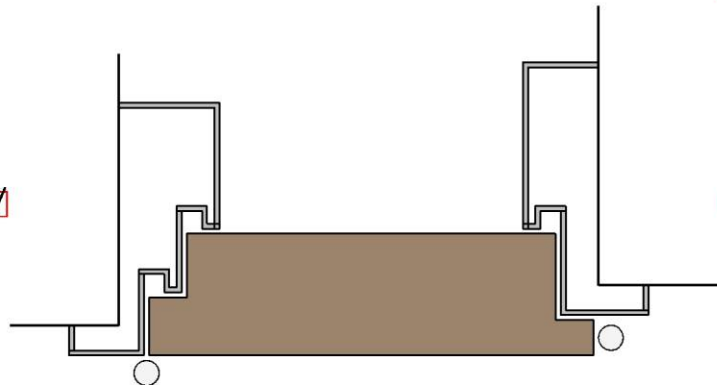

Fold Interior 1

Frame Depth Position Interior

Fold Interior 1

Frame Wood Depth Interior & Exterior

Frame Wood Sides Offset Interior

Door Flush

Door Flush

Wood Frame
Fold Interior = 1

Frame Rabbet = 2
Door Flush
Groove Visibility

Wood Frame
Fold Interior = 1

Frame Rabbet = 2
Door Flush
Groove Visibility

- | | | | |
|---|--|--|--|
| Swing Panel Glazing Visibility <input type="checkbox"/> | Swing Panel Glazing Visibility <input checked="" type="checkbox"/> | Swing Panel Glazing Visibility <input type="checkbox"/> | Swing Panel Glazing Visibility <input checked="" type="checkbox"/> |
| Fix Panel Glazing Visibility <input type="checkbox"/> | Fix Panel Glazing Visibility <input type="checkbox"/> | Fix Panel Glazing Visibility <input checked="" type="checkbox"/> | Fix Panel Glazing Visibility <input checked="" type="checkbox"/> |